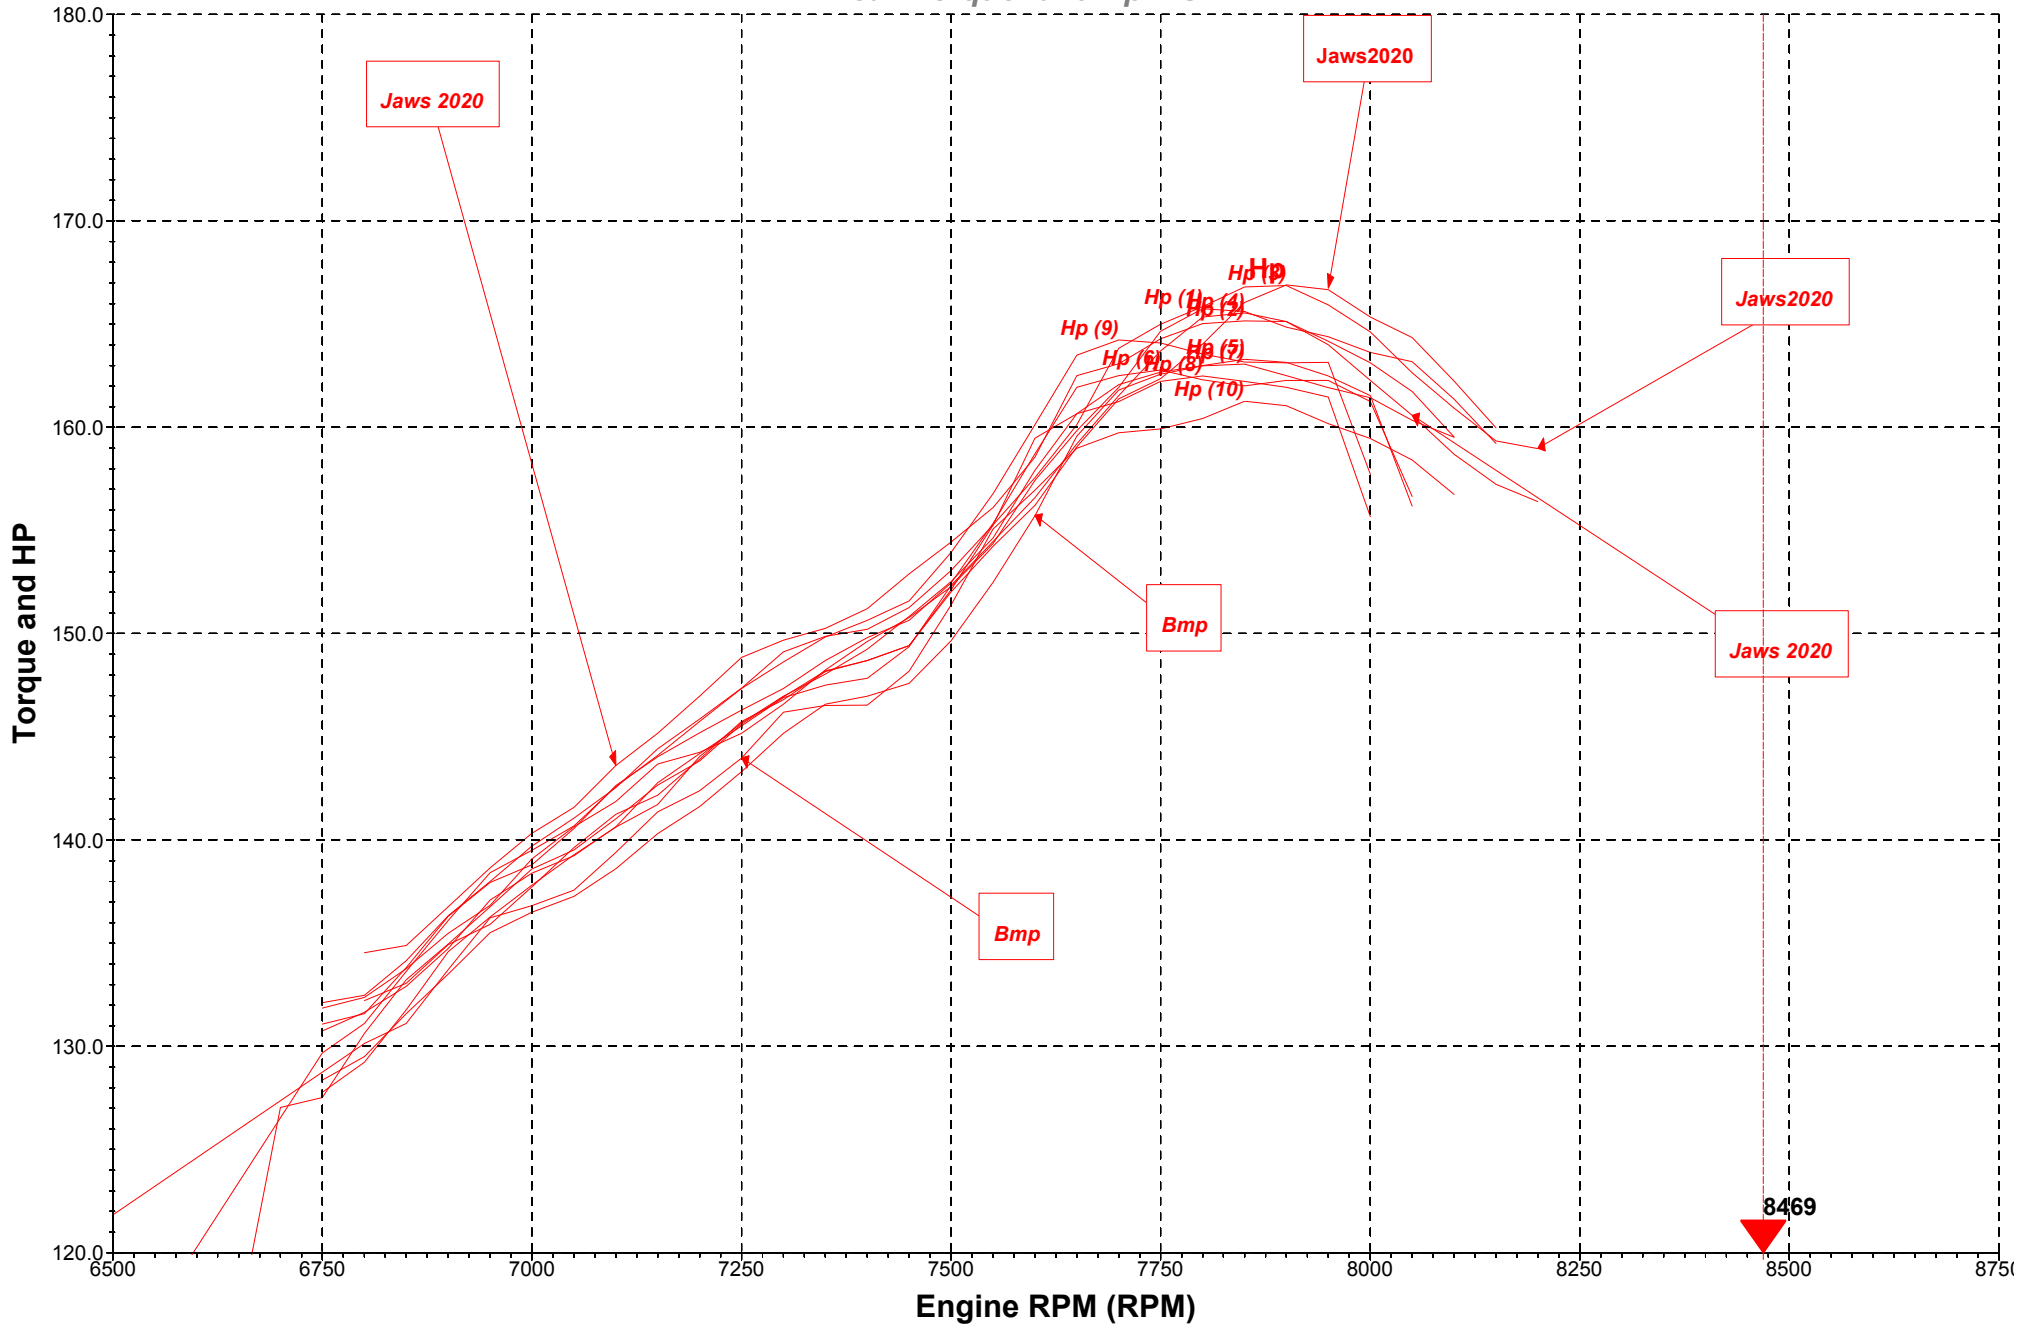

DYNOMite test "Lynx Rave 850 Jaws 2019/2020 " by M Performance

Peak Torque* and Hp* vs. RPM

* Correction Method: Standard